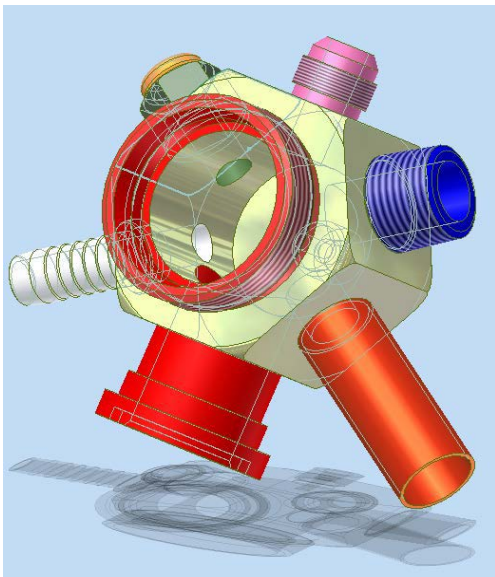

Hose Assemblies

and Specials!