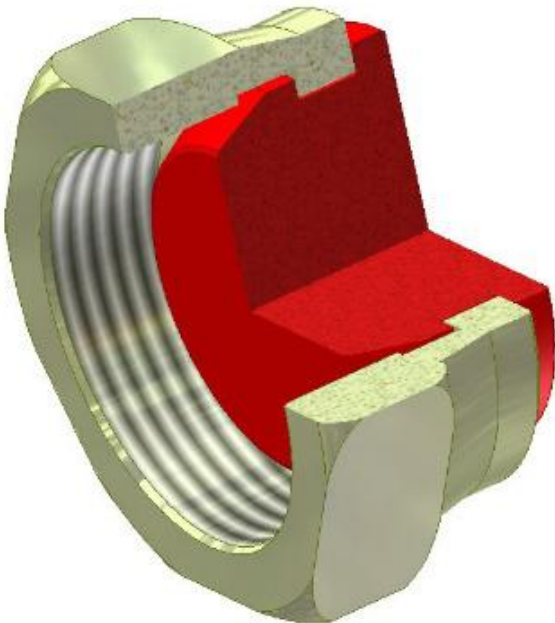

www.malonespecialtyinc.com

8900 East Ave., Mentor, Ohio 44060

Phone: 440-255-4200 ~ Fax: 440-255-0458

sales@malonespecialtyinc.com

BPC-10

SKU: BPC-10

Product Categories: [Tube Fittings](#), [Caps and plugs](#), [Female BSPP Cap](#), [Caps & Plugs](#), [Female BSPP Cap](#)

Product Page: <https://www.malonespecialtyinc.com/product/bpc-10/>

Product Attributes

- BSPP Female: 5/8-14

Additional Product Images