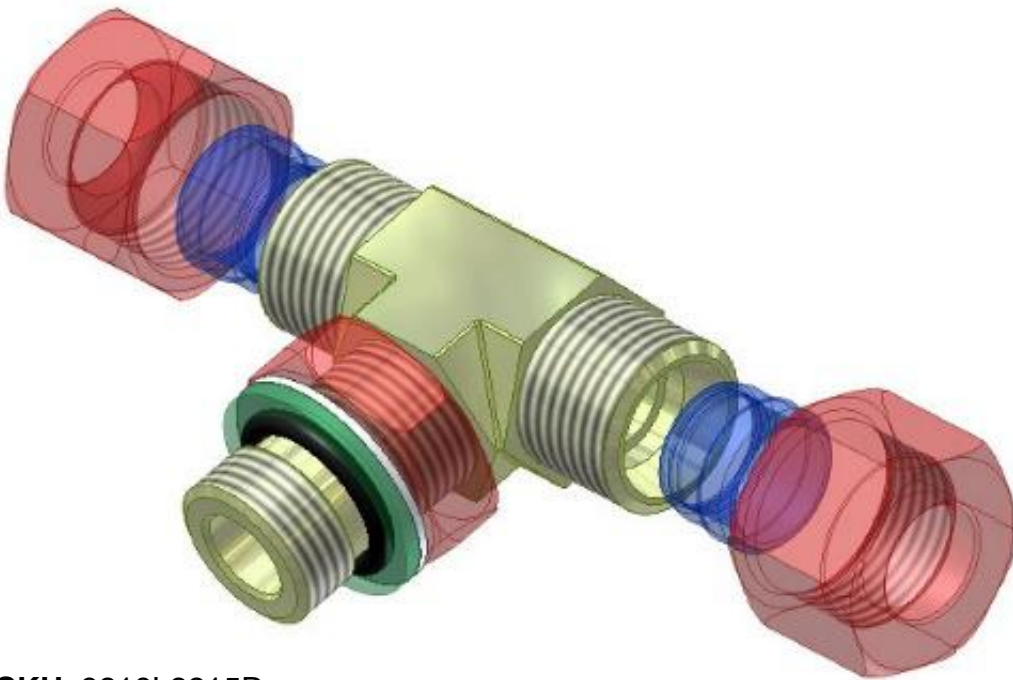

www.malonespecialtyinc.com

8900 East Ave., Mentor, Ohio 44060

Phone: 440-255-4200 ~ Fax: 440-255-0458

sales@malonespecialtyinc.com

3218L2215R

SKU: 3218L2215R

Product Page: <https://www.malonespecialtyinc.com/product/3218l2215r/>

Product Attributes

- Series: L
- Tube Size: 18
- Thread T1 mm: 22 X 1.5

Additional Product Images