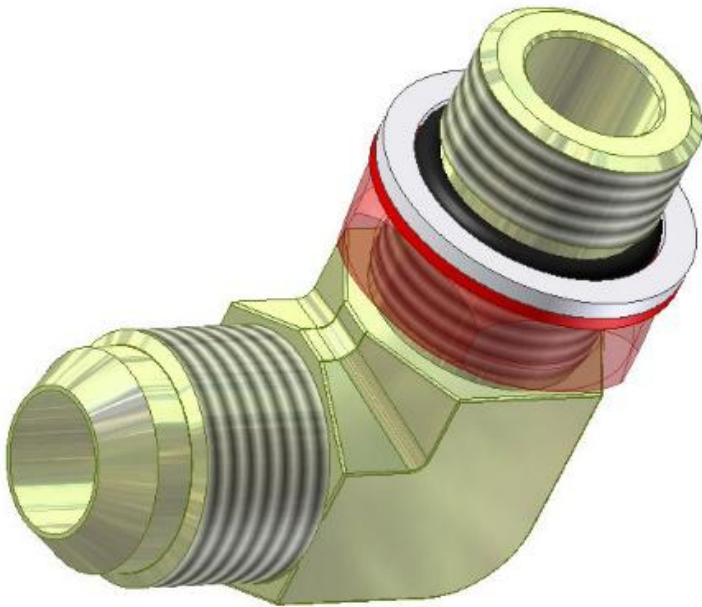

## 31J0438BPR

**SKU:** 31J0438BPR

**Product Categories:** [JIC \(37 Degree Cone\)](#), [Male JIC to Male BSPP Adjustable 90° Elbow](#)

**Product Page:** <https://www.malonespecialtyinc.com/product/31j0438bpr/>

### Product Attributes

- Thread T1 JIC: 7/16-20
- Thread T2 BSPP: 3/8-19