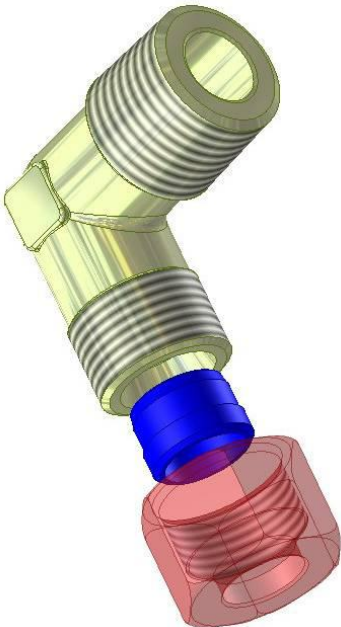

## 3118L12BT

**SKU:** 3118L12BT

**Product Categories:** [Tube Fittings](#), [Male BSPT to Tube 90° Elbow](#)

**Product Page:** <https://www.malonespecialtyinc.com/product/3118l12bt/>

### Product Attributes

- Series: L
- Tube Size: 18
- Thread T1 BSPT Tapered: 1/2-14