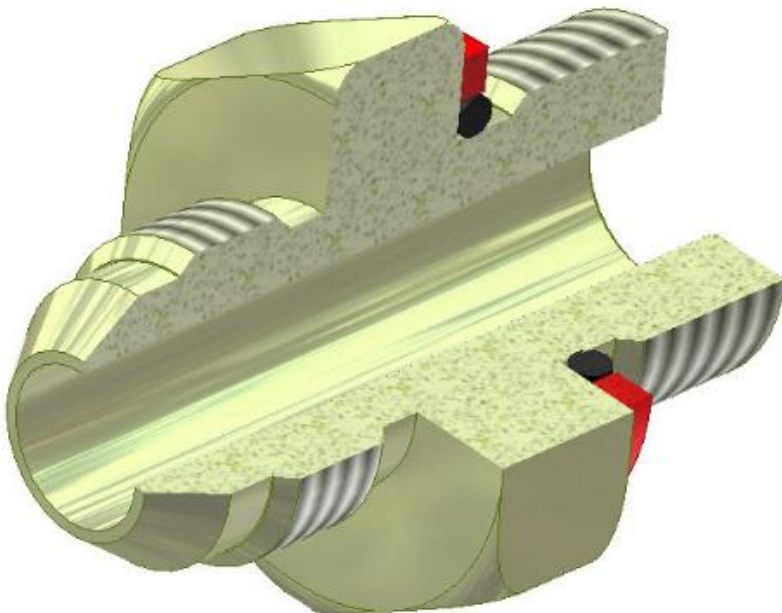

www.malonespecialtyinc.com

8900 East Ave., Mentor, Ohio 44060

Phone: 440-255-4200 ~ Fax: 440-255-0458

sales@malonespecialtyinc.com

30J24112BPR

SKU: 30J24112BPR

Product Categories: [JIC \(37 Degree Cone\)](#), [Male JIC to Male BSPP – with O-Ring](#)

Product Page: <https://www.malonespecialtyinc.com/product/30j24112bpr/>

Product Attributes

- Thread T1 JIC: 1 7/8-12
- Thread T2 BSPP: 1 1/2-11

Additional Product Images