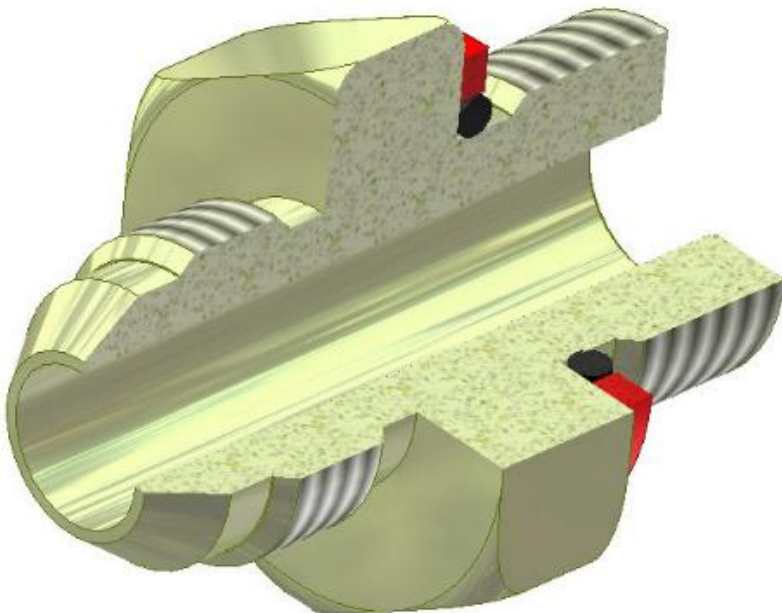

www.malonespecialtyinc.com

8900 East Ave., Mentor, Ohio 44060

Phone: 440-255-4200 ~ Fax: 440-255-0458

sales@malonespecialtyinc.com

30J1634BPR

SKU: 30J1634BPR

Product Categories: [JIC \(37 Degree Cone\)](#), [Male JIC to Male BSPP – with O-Ring](#)

Product Page: <https://www.malonespecialtyinc.com/product/30j1634bpr/>

Product Attributes

- Thread T1 JIC: 1 5/16-12
- Thread T2 BSPP: 3/4-14

Additional Product Images