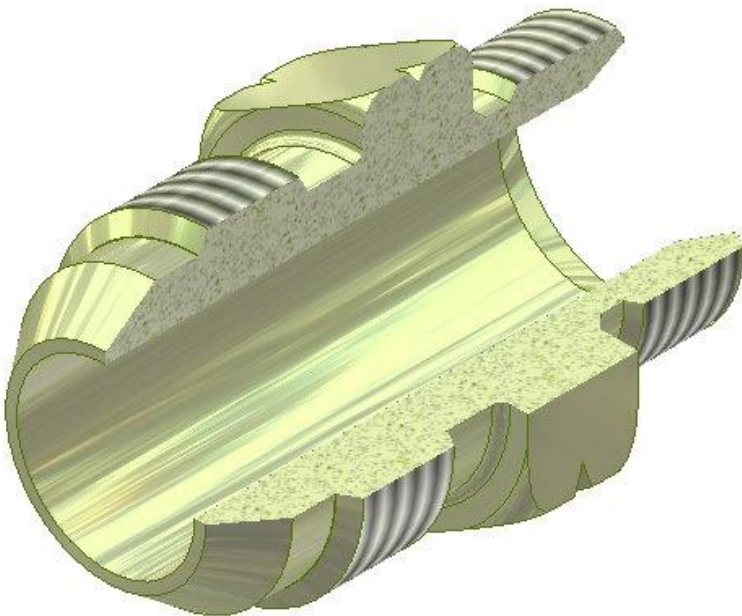

www.malonespecialtyinc.com

8900 East Ave., Mentor, Ohio 44060

Phone: 440-255-4200 ~ Fax: 440-255-0458

sales@malonespecialtyinc.com

30J142615

SKU: 30J142615

Product Categories: [JIC \(37 Degree Cone\)](#), [Male JIC to Male Metric \(60 Degree\) No O-Ring Dual Purpose](#)

Product Page: <https://www.malonespecialtyinc.com/product/30j142615/>

Product Attributes

- Thread T1 JIC: 1 3/16-12
- Thread T2 mm: 26 X 1.5

Additional Product Images