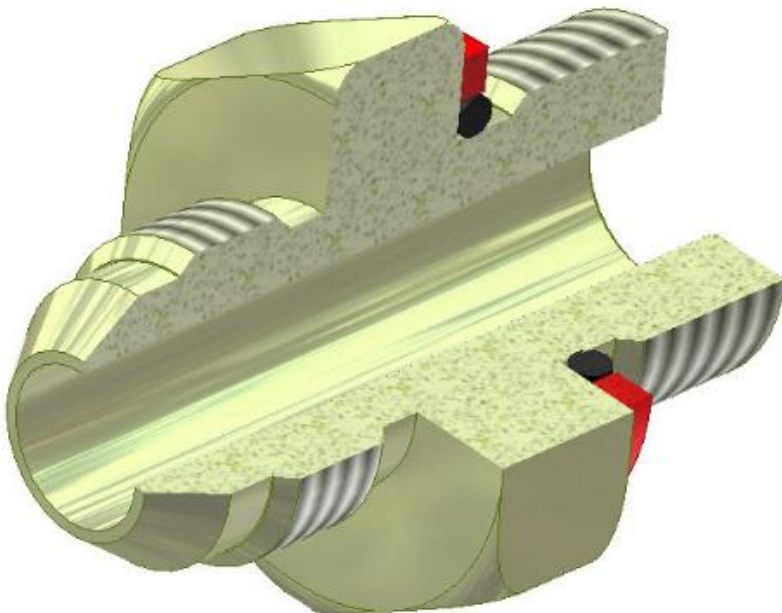

www.malonespecialtyinc.com

8900 East Ave., Mentor, Ohio 44060

Phone: 440-255-4200 ~ Fax: 440-255-0458

sales@malonespecialtyinc.com

30J0438BPR

SKU: 30J0438BPR

Product Categories: [JIC \(37 Degree Cone\)](#), [Male JIC to Male BSPP – with O-Ring](#)

Product Page: <https://www.malonespecialtyinc.com/product/30j0438bpr/>

Product Attributes

- Thread T1 JIC: 7/16-20
- Thread T2 BSPP: 3/8-19

Additional Product Images