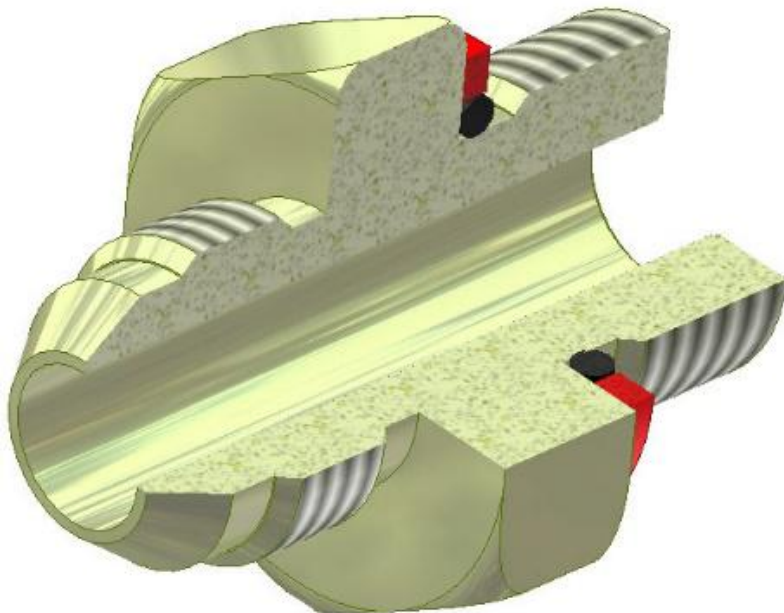

## 30J0412BPR

**SKU:** 30J0412BPR

**Product Categories:** [JIC \(37 Degree Cone\)](#), [Male JIC to Male BSPP – with O-Ring](#)

**Product Page:** <https://www.malonespecialtyinc.com/product/30j0412bpr/>

### Product Attributes

- Thread T1 JIC: 7/16-20
- Thread T2 BSPP: 1/2-14