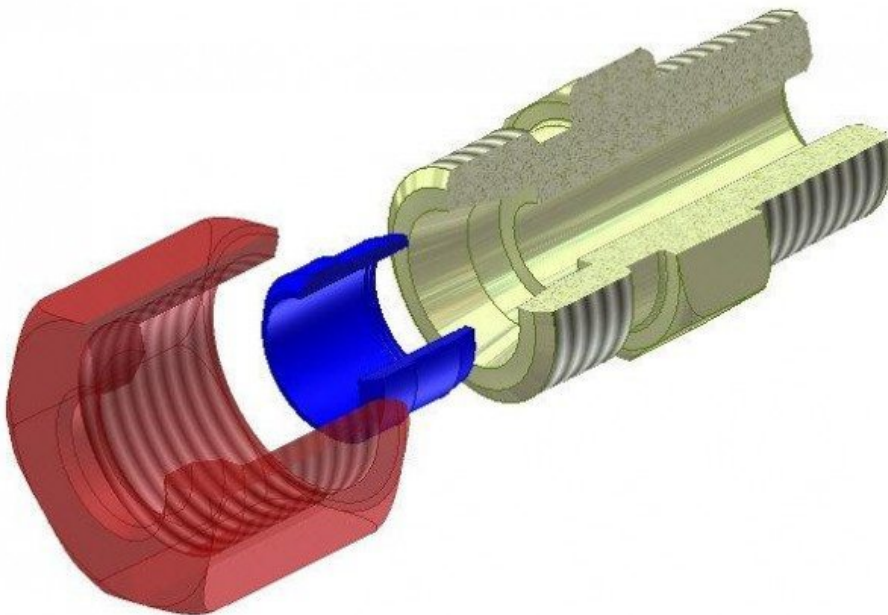

## 3022L34BT

**SKU:** 3022L34BT

**Product Categories:** [Tube Fittings](#), [Male BSPT to Tube](#)

**Product Page:** <https://www.malonespecialtyinc.com/product/3022l34bt/>

### Product Attributes

- Series: L
- Tube Size: 22
- Thread T1 BSPT Tapered: 3/4-14