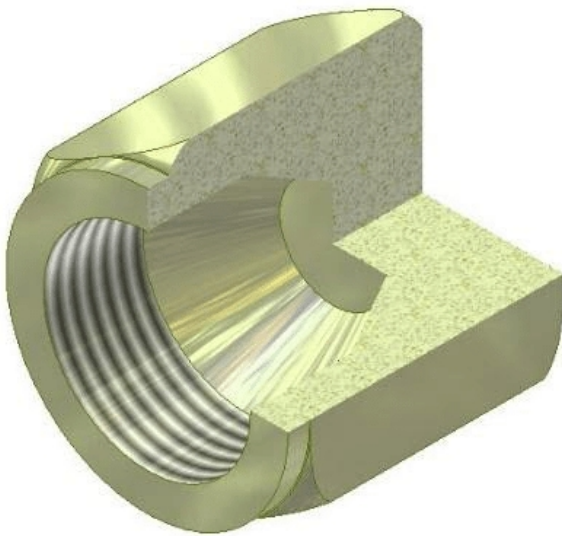

www.malonespecialtyinc.com

8900 East Ave., Mentor, Ohio 44060

Phone: 440-255-4200 ~ Fax: 440-255-0458

sales@malonespecialtyinc.com

13M114BP

SKU: 13M114BP

Product Categories: [JIS Fittings \(Japanese Industrial Standard Fittings\)](#), [JIS Female BSPP Cap 30° Cone Fittings](#)

Product Page: <https://www.malonespecialtyinc.com/product/13m114bp/>

Product Attributes

- Thread T1 BSPP: 1-1/4-11

Additional Product Images

Product Catalog

Product data exported from -
Malone Speciality Inc.