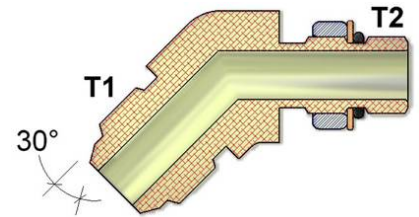

| Part Number | Thread T1 (JIS) (BSPP) | Thread T2 SAE |
|---|------------------------|---------------|
| JIS Male to SAE Male O-Ring 45° Adjustable Elbow 35M04716SAR | 1/4-19 | 7/16-20 |
| JIS Male to SAE Male O-Ring 45° Adjustable Elbow 35M04916SAR | 1/4-19 | 9/16-18 |
| JIS Male to SAE Male O-Ring 45° Adjustable Elbow 35M06716SAR | 3/8-19 | 7/16-20 |
| JIS Male to SAE Male O-Ring 45° Adjustable Elbow 35M06916SAR | 3/8-19 | 9/16-18 |
| JIS Male to SAE Male O-Ring 45° Adjustable Elbow 35M0634SAR | 3/8-19 | 3/4-16 |
| JIS Male to SAE Male O-Ring 45° Adjustable Elbow 35M08916SAR | 1/2-14 | 9/16-18 |
| JIS Male to SAE Male O-Ring 45° Adjustable Elbow 35M0834SAR | 1/2-14 | 3/4-16 |
| JIS Male to SAE Male O-Ring 45° Adjustable Elbow 35M0878SAR | 1/2-14 | 7/8-14 |
| JIS Male to SAE Male O-Ring 45° Adjustable Elbow 35M081116SAR | 1/2-14 | 1 1/16-12 |
| JIS Male to SAE Male O-Ring 45° Adjustable Elbow 35M1278SAR | 3/4-14 | 7/8-14 |
| JIS Male to SAE Male O-Ring 45° Adjustable Elbow 35M121116SAR | 3/4-14 | 1 1/16-12 |
| JIS Male to SAE Male O-Ring 45° Adjustable Elbow 35M161116SAR | 1-11 | 1 1/16-12 |
| JIS Male to SAE Male O-Ring 45° Adjustable Elbow 35M161516SAR | 1-11 | 1 5/16-12 |

| Part Number | Thread T1 (JIS) (BSPP) | Thread T2 SAE |
|--|------------------------|---------------|
| JIS Male to SAE Male O-Ring 45° Adjustable Elbow 35M201516SAR | 1 1/4-11 | 1 5/16-12 |
| JIS Male to SAE Male O-Ring 45° Adjustable Elbow 35M20158SAR | 1 1/4-11 | 1 5/8-12 |
| JIS Male to SAE Male O-Ring 45° Adjustable Elbow 35M24158SAR | 1 1/2-11 | 1 5/8-12 |
| JIS Male to SAE Male O-Ring 45° Adjustable Elbow 35M24178SAR | 1 1/2-11 | 1 7/8-12 |