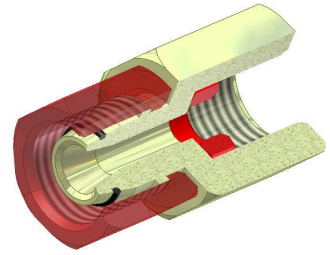

**Malone Specialty Inc.**  
**8900 East Ave., Mentor, Ohio 44060**  
**Phone: 440-255-4200 ~ Fax: 440-255-0458**  
**sales@malonespecialtyinc.com**

PRODUCT LINE - Tube Fittings / Female BSPP to Female Swivel Tube -  
Gauge Connector - With O-Ring

Part Number	Series	Tube Size	Thread T1 BSPP
<a href="#">Female BSPP to Female Swivel Tube - Gauge Connector - With O-Ring 40GS06L14BPR</a>	L	6	1/4-19
<a href="#">Female BSPP to Female Swivel Tube - Gauge Connector - With O-Ring 40GS08L14BPR</a>	L	8	1/4-19
<a href="#">Female BSPP to Female Swivel Tube - Gauge Connector - With O-Ring 40GS10L14BPR</a>	L	10	1/4-19
<a href="#">Female BSPP to Female Swivel Tube - Gauge Connector - With O-Ring 40GS12L14BPR</a>	L	12	1/4-19
<a href="#">Female BSPP to Female Swivel Tube - Gauge Connector - With O-Ring 40GS06S12BPR</a>	S	6	1/2-14
<a href="#">Female BSPP to Female Swivel Tube - Gauge Connector - With O-Ring 40GS08S12BPR</a>	S	8	1/2-14
<a href="#">Female BSPP to Female Swivel Tube - Gauge Connector - With O-Ring 40GS10S12BPR</a>	S	10	1/2-14
<a href="#">Female BSPP to Female Swivel Tube - Gauge Connector - With O-Ring 40GS12S12BPR</a>	S	12	1/2-14