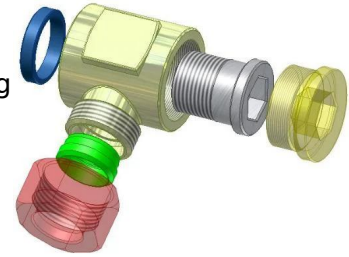

Malone Specialty Inc.
8900 East Ave., Mentor, Ohio 44060
Phone: 440-255-4200 ~ Fax: 440-255-0458
sales@malonespecialtyinc.com

PRODUCT LINE - Tube Fittings / Full Passage Adjustable Banjo-Coupling
 BSPP

Part Number	Series	Tube Size	Thread T1 BSPP
Full Passage Adjustable Banjo-Coupling BSPP 39TF06L18BP	L	6	1/8-28
Full Passage Adjustable Banjo-Coupling BSPP 39TF08L14BP	L	8	1/4-19
Full Passage Adjustable Banjo-Coupling BSPP 39TF10L14BP	L	10	1/4-19
Full Passage Adjustable Banjo-Coupling BSPP 39TF12L38BP	L	12	3/8-19
Full Passage Adjustable Banjo-Coupling BSPP 39TF15L12BP	L	15	1/2-14
Full Passage Adjustable Banjo-Coupling BSPP 39TF18L12BP	L	18	1/2-14
Full Passage Adjustable Banjo-Coupling BSPP 39TF22L34BP	L	22	3/4-14
Full Passage Adjustable Banjo-Coupling BSPP 39TF28L01BP	L	28	1-11
Full Passage Adjustable Banjo-Coupling BSPP 39TF35L114BP	L	35	1 1/4-11
Full Passage Adjustable Banjo-Coupling BSPP 39TF42L112BP	L	42	1 1/2-11
Full Passage Adjustable Banjo-Coupling BSPP 39TF06S14BP	S	6	1/4-19
Full Passage Adjustable Banjo-Coupling BSPP 39TF08S14BP	S	8	1/4-19

Part Number	Series	Tube Size	Thread T1 BSPP
Banjo-Coupling BSPP 39TF08S14BP			
Full Passage Adjustable Banjo-Coupling BSPP 39TF10S38BP	S	10	3/8-19
Full Passage Adjustable Banjo-Coupling BSPP 39TF12S38BP	S	12	3/8-19
Full Passage Adjustable Banjo-Coupling BSPP 39TF14S12BP	S	14	1/2-14
Full Passage Adjustable Banjo-Coupling BSPP 39TF16S12BP	S	16	1/2-14
Full Passage Adjustable Banjo-Coupling BSPP 39TF20S34BP	S	20	3/4-14
Full Passage Adjustable Banjo-Coupling BSPP 39TF25S01BP	S	25	1-11
Full Passage Adjustable Banjo-Coupling BSPP 39TF30S114BP	S	30	1 1/4-11
Full Passage Adjustable Banjo-Coupling BSPP 39TF38S112BP	S	38	1 1/2-11