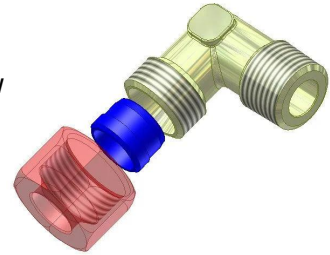

**Malone Specialty Inc.**  
**8900 East Ave., Mentor, Ohio 44060**  
**Phone: 440-255-4200 ~ Fax: 440-255-0458**  
**sales@malonespecialtyinc.com**

PRODUCT LINE - Tube Fittings / Male Metric Tapered to Tube 90° Elbow

Part Number	Series	Tube Size	Thread T1 mm Tapered
<a href="#">Male Metric Tapered to Tube 90° Elbow 3106L1010T</a>	L	6	10 X 1.0
<a href="#">Male Metric Tapered to Tube 90° Elbow 3108L1215T</a>	L	8	12 X 1.5
<a href="#">Male Metric Tapered to Tube 90° Elbow 3110L1415T</a>	L	10	14 X 1.5
<a href="#">Male Metric Tapered to Tube 90° Elbow 3112L1615T</a>	L	12	16 X 1.5
<a href="#">Male Metric Tapered to Tube 90° Elbow 3115L1815T</a>	L	15	18 X 1.5
<a href="#">Male Metric Tapered to Tube 90° Elbow 3118L2215T</a>	L	18	22 X 1.5
<a href="#">Male Metric Tapered to Tube 90° Elbow 3106S1215T</a>	S	6	12 X 1.5
<a href="#">Male Metric Tapered to Tube 90° Elbow 3108S1415T</a>	S	8	14 X 1.5
<a href="#">Male Metric Tapered to Tube 90° Elbow 3110S1615T</a>	S	10	16 X 1.5
<a href="#">Male Metric Tapered to Tube 90° Elbow 3112S1815T</a>	S	12	18 X 1.5
<a href="#">Male Metric Tapered to Tube 90° Elbow 3114S2015T</a>	S	14	20 X 1.5
<a href="#">Male Metric Tapered to Tube 90° Elbow 3116S2215T</a>	S	16	22 X 1.5

Part Number	Series	Tube Size	Thread T1 mm Tapered
<a href="#">Tube 90° Elbow</a> <a href="#">3116S2215T</a>			