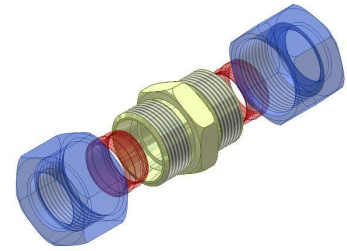

Malone Specialty Inc.
8900 East Ave., Mentor, Ohio 44060
Phone: 440-255-4200 ~ Fax: 440-255-0458
sales@malonespecialtyinc.com

PRODUCT LINE - Tube Fittings / Metric Tube Union

Part Number	Series	Tube Size
Metric Tube Union 2004AL	AL	4
Metric Tube Union 2006AL	AL	6
Metric Tube Union 2008AL	AL	8
Metric Tube Union 2010AL	AL	10
Metric Tube Union 2012AL	AL	12
Metric Tube Union 2014AL	AL	14
Metric Tube Union 2015AL	AL	15
Metric Tube Union 2016AL	AL	16
Metric Tube Union 2004LL	LL	4
Metric Tube Union 2006L	L	6
Metric Tube Union 2008L	L	8
Metric Tube Union 2010L	L	10
Metric Tube Union 2012L	L	12
Metric Tube Union 2015L	L	15
Metric Tube Union 2018L	L	18
Metric Tube Union 2022L	L	22
Metric Tube Union 2028L	L	28
Metric Tube Union 2035L	L	35
Metric Tube Union 2042L	L	42
Metric Tube Union 2006S	S	6
Metric Tube Union 2008S	S	8
Metric Tube Union 2010S	S	10
Metric Tube Union 2012S	S	12
Metric Tube Union 2014S	S	14
Metric Tube Union 2016S	S	16
Metric Tube Union 2020S	S	20

Part Number	Series	Tube Size
Metric Tube Union 2025S	S	25
Metric Tube Union 2030S	S	30
Metric Tube Union 2038S	S	38