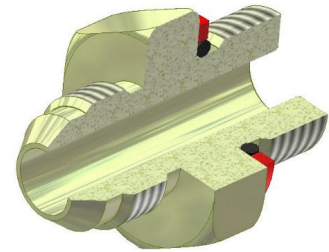

Malone Specialty Inc.
8900 East Ave., Mentor, Ohio 44060
Phone: 440-255-4200 ~ Fax: 440-255-0458
sales@malonespecialtyinc.com

PRODUCT LINE - Adapters BSPP, BSPT, Metric to NPT, SAE & JIC / Male
 JIC to Male BSPP - with O-Ring

| Part Number | Thread T1 JIC | Thread T2 BSPP |
|-----------------------------|---------------|----------------|
| 30J0418BPR | 7/16-20 | 1/8-28 |
| 30J0414BPR | 7/16-20 | 1/4-19 |
| 30J0438BPR | 7/16-20 | 3/8-19 |
| 30J0412BPR | 7/16-20 | 1/2-14 |
| 30J0518BPR | 1/2-20 | 1/8-28 |
| 30J0514BPR | 1/2-20 | 1/4-19 |
| 30J0538BPR | 1/2-20 | 3/8-19 |
| 30J0614BPR | 9/16-18 | 1/4-19 |
| 30J0638BPR | 9/16-18 | 3/8-19 |
| 30J0612BPR | 9/16-18 | 1/2-14 |
| 30J0814BPR | 3/4-16 | 1/4-19 |
| 30J0838BPR | 3/4-16 | 3/8-19 |
| 30J0812BPR | 3/4-16 | 1/2-14 |
| 30J0834BPR | 3/4-16 | 3/4-14 |
| 30J1038BPR | 7/8-14 | 3/8-19 |
| 30J1012BPR | 7/8-14 | 1/2-14 |
| 30J1034BPR | 7/8-14 | 3/4-14 |
| 30J1212BPR | 1 1/16-12 | 1/2-14 |
| 30J1234BPR | 1 1/16-12 | 3/4-14 |
| 30J1201BPR | 1 1/16-12 | 1-11 |
| 30J1434BPR | 1 3/16-12 | 3/4-14 |
| 30J1634BPR | 1 5/16-12 | 3/4-14 |
| 30J1601BPR | 1 5/16-12 | 1-11 |
| 30J16114BPR | 1 5/16-12 | 1 1/4-11 |
| 30J2001BPR | 1 5/8-12 | 1-11 |
| 30J20114BPR | 1 5/8-12 | 1 1/4-11 |

| Part Number | Thread T1 JIC | Thread T2 BSPP |
|-----------------------------|---------------|----------------|
| 30J24114BPR | 1 7/8-12 | 1 1/4-11 |
| 30J24112BPR | 1 7/8-12 | 1 1/2-11 |