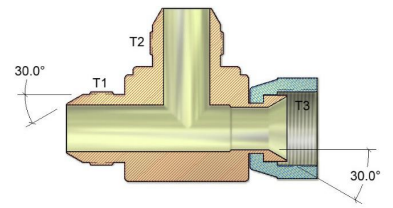

Malone Specialty Inc.
8900 East Ave., Mentor, Ohio 44060
Phone: 440-255-4200 ~ Fax: 440-255-0458
sales@malonespecialtyinc.com

PRODUCT LINE - Komatsu Fittings

Komatsu Male To Female Swivel 90°
Elbow

Komatsu Female Swivel Branch Tee

Komatsu Female Swivel Run Tee

Male Jic To Male Komatsu Union

Male Jic To Female Komatsu 30 Deg.
Cone

Male Jic To Komatsu Female Swivel

Male Komatsu X Male Orfs

Ors Male To Komatsu Female Swivel

Male Komatsu X Male Bspt

Male Komatsu To Male Bspt 90° Elbow

Male Komatsu To Bspp Male Adjustable 90° Elbow

Male Komatsu To Metric Port Adjustable 90° Elbow