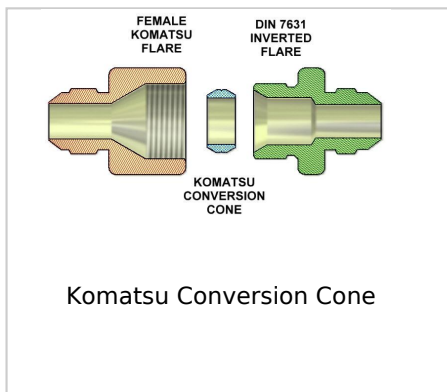

Malone Specialty Inc.
8900 East Ave., Mentor, Ohio 44060
Phone: 440-255-4200 ~ Fax: 440-255-0458
sales@malonespecialtyinc.com

PRODUCT LINE - Komatsu Fittings

Komatsu Male To Female Swivel 90°
Elbow

Komatsu Female Swivel Branch Tee

Komatsu Female Swivel Run Tee

Male Jic To Male Komatsu Union

Male Jic To Female Komatsu 30 Deg.
Cone

Male Jic To Komatsu Female Swivel

Male Komatsu X Male Orfs

Ors Male To Komatsu Female Swivel

Male Komatsu X Male Bspt

Male Komatsu To Male Bspt 90° Elbow

Male Komatsu To Bspp Male Adjustable 90° Elbow

Male Komatsu To Metric Port Adjustable 90° Elbow