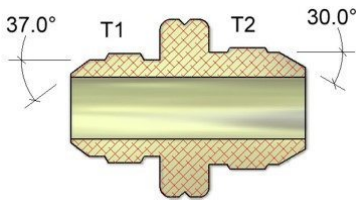

Malone Specialty Inc.
8900 East Ave., Mentor, Ohio 44060
Phone: 440-255-4200 ~ Fax: 440-255-0458
sales@malonespecialtyinc.com

PRODUCT LINE - Komatsu Fittings

Komatsu Male To Female Swivel 90°
Elbow

Komatsu Female Swivel Branch Tee

Komatsu Female Swivel Run Tee

Male Jic To Male Komatsu Union

Male Jic To Female Komatsu 30 Deg.
Cone

Male Jic To Komatsu Female Swivel

Male Komatsu X Male Orfs

Ors Male To Komatsu Female Swivel

Male Komatsu X Male Bspt

Male Komatsu To Male Bspt 90° Elbow

Male Komatsu To Bspp Male Adjustable 90° Elbow

Male Komatsu To Metric Port Adjustable 90° Elbow