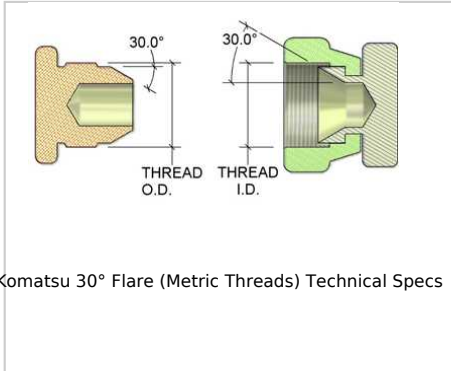

Malone Specialty Inc.
8900 East Ave., Mentor, Ohio 44060
Phone: 440-255-4200 ~ Fax: 440-255-0458
sales@malonespecialtyinc.com

PRODUCT LINE - Komatsu Fittings

Komatsu Male To Female Swivel 90°
Elbow

Komatsu Female Swivel Branch Tee

Male Komatsu To Male Bspt 90° Elbow

Male Komatsu To Bspp Male Adjustable 90° Elbow

Male Komatsu To Metric Port Adjustable 90° Elbow