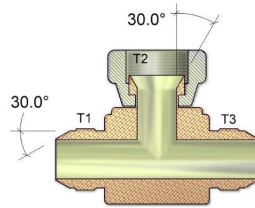

Malone Specialty Inc.
8900 East Ave., Mentor, Ohio 44060
Phone: 440-255-4200 ~ Fax: 440-255-0458
sales@malonespecialtyinc.com

PRODUCT LINE - Komatsu Fittings

Komatsu Male To Female Swivel 90°
Elbow

Komatsu Female Swivel Branch Tee

Komatsu Female Swivel Run Tee

Male Jic To Male Komatsu Union

Male Jic To Female Komatsu 30 Deg.
Cone

Male Jic To Komatsu Female Swivel

Male Komatsu X Male Orfs

Ors Male To Komatsu Female Swivel

Male Komatsu X Male Bspt

Male Komatsu To Male Bspt 90° Elbow

Male Komatsu To Bspp Male Adjustable 90° Elbow

Male Komatsu To Metric Port Adjustable 90° Elbow