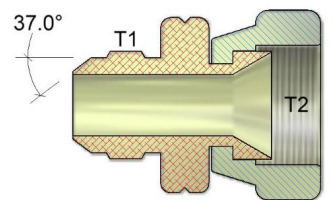

Malone Specialty Inc.
8900 East Ave., Mentor, Ohio 44060
Phone: 440-255-4200 ~ Fax: 440-255-0458
sales@malonespecialtyinc.com

PRODUCT LINE - Komatsu Fittings

Komatsu Male To Female Swivel 90°
Elbow

Komatsu Female Swivel Branch Tee

Komatsu Female Swivel Run Tee

Male Jic To Male Komatsu Union

Male Jic To Female Komatsu 30 Deg.
Cone

Male Jic To Komatsu Female Swivel

Male Komatsu X Male Orfs

Ors Male To Komatsu Female Swivel

Male Komatsu X Male Bspt

Male Komatsu To Male Bspt 90° Elbow

Male Komatsu To Bspp Male Adjustable 90° Elbow

Male Komatsu To Metric Port Adjustable 90° Elbow