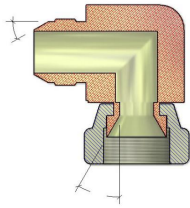

Malone Specialty Inc.
8900 East Ave., Mentor, Ohio 44060
Phone: 440-255-4200 ~ Fax: 440-255-0458
sales@malonespecialtyinc.com

PRODUCT LINE - Komatsu Fittings

Komatsu Male To Female Swivel 90°
Elbow

Komatsu Female Swivel Branch Tee

Komatsu Female Swivel Run Tee

Male Jic To Male Komatsu Union

Male Jic To Female Komatsu 30 Deg.
Cone

Male Jic To Komatsu Female Swivel

Male Komatsu X Male Orfs

Ors Male To Komatsu Female Swivel

Male Komatsu X Male Bspt

Male Komatsu To Male Bspt 90° Elbow

Male Komatsu To Bspp Male Adjustable 90° Elbow

Male Komatsu To Metric Port Adjustable 90° Elbow