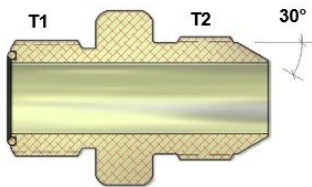

Komatsu Female Swivel Run Tee

Male Jic To Male Komatsu Union

Male Jic To Female Komatsu 30 Deg.
Cone

Male Jic To Komatsu Female Swivel

Male Komatsu X Male Orfs

Ors Male To Komatsu Female Swivel

Male Komatsu X Male Bspt

Male Komatsu To Male Bspt 90° Elbow

Male Komatsu To Bspp Male Adjustable 90° Elbow

Male Komatsu To Metric Port Adjustable 90° Elbow