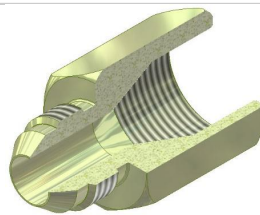

Malone Specialty Inc.
8900 East Ave., Mentor, Ohio 44060
Phone: 440-255-4200 ~ Fax: 440-255-0458
sales@malonespecialtyinc.com

PRODUCT LINE - Komatsu Fittings

Komatsu Male To Female Swivel 90°
Elbow

Komatsu Female Swivel Branch Tee

Komatsu Female Swivel Run Tee

Male Jic To Male Komatsu Union

Male Jic To Female Komatsu 30 Deg.
Cone

Male Jic To Komatsu Female Swivel

Male Komatsu X Male Orfs

Ors Male To Komatsu Female Swivel

Male Komatsu X Male Bspt

Male Komatsu To Male Bspt 90° Elbow

Male Komatsu To Bspp Male Adjustable 90° Elbow

Male Komatsu To Metric Port Adjustable 90° Elbow