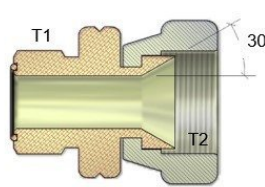

Komatsu Female Swivel Run Tee

Male Jic To Male Komatsu Union

Male Jic To Female Komatsu 30 Deg.
Cone

Male Jic To Komatsu Female Swivel

Male Komatsu X Male Orfs

Ors Male To Komatsu Female Swivel

Male Komatsu X Male Bspt

Male Komatsu To Male Bspt 90° Elbow

Male Komatsu To Bspp Male Adjustable 90° Elbow

Male Komatsu To Metric Port Adjustable 90° Elbow