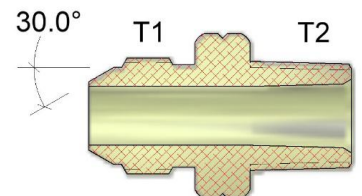

Komatsu Female Swivel Run Tee

Male Jic To Male Komatsu Union

Male Jic To Female Komatsu 30 Deg.
Cone

Male Jic To Komatsu Female Swivel

Male Komatsu X Male Orfs

Ors Male To Komatsu Female Swivel

Male Komatsu X Male Bspt

Male Komatsu To Male Bspt 90° Elbow

Male Komatsu To Bspp Male Adjustable 90° Elbow

Male Komatsu To Metric Port Adjustable 90° Elbow