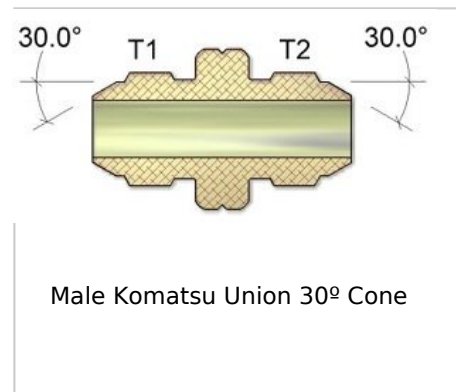

Malone Specialty Inc.
8900 East Ave., Mentor, Ohio 44060
Phone: 440-255-4200 ~ Fax: 440-255-0458
sales@malonespecialtyinc.com

PRODUCT LINE - Komatsu Fittings

Komatsu Male To Female Swivel 90°
Elbow

Komatsu Female Swivel Branch Tee

Komatsu Female Swivel Run Tee

Male Jic To Male Komatsu Union

Male Jic To Female Komatsu 30 Deg.
Cone

Male Jic To Komatsu Female Swivel

Male Komatsu X Male Orfs

Ors Male To Komatsu Female Swivel

Male Komatsu X Male Bspt

Male Komatsu To Male Bspt 90° Elbow

Male Komatsu To Bspp Male Adjustable 90° Elbow

Male Komatsu To Metric Port Adjustable 90° Elbow