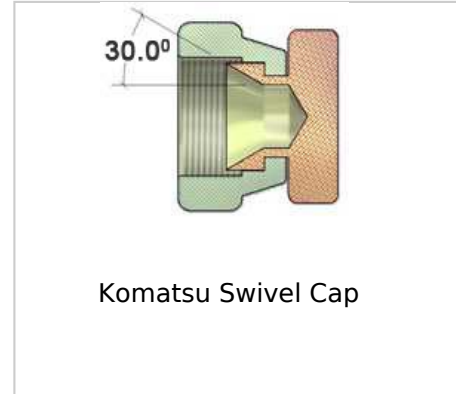

Malone Specialty Inc.
8900 East Ave., Mentor, Ohio 44060
Phone: 440-255-4200 ~ Fax: 440-255-0458
sales@malonespecialtyinc.com

PRODUCT LINE - Komatsu Fittings

Komatsu Male To Female Swivel 90°
Elbow

Komatsu Female Swivel Branch Tee

Komatsu Female Swivel Run Tee

Male Jic To Male Komatsu Union

Male Jic To Female Komatsu 30 Deg.
Cone

Male Jic To Komatsu Female Swivel

Male Komatsu X Male Orfs

Ors Male To Komatsu Female Swivel

Male Komatsu X Male Bspt