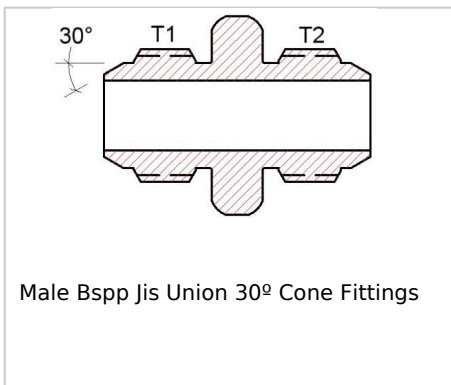

Jis Female Swivel Branch Tee Fittings

Jis Female Swivel Run Tee Fittings

Jis Male To Bspt Male Fittings

Jis Male To Bspt Male 45 degree Elbow

Jis Male To Bspt Male 90 degree Elbow Fittings

Jis Male To Bspp Male O-ring Fittings

Jis Male To Bspp Male O-Ring 45 degree Adjustable Elbow Fittings

Jis Male To Bspp Male O-Ring 90 degree Adjustable Elbow Fittings

Male Jic To Male Jis Union Fittings

Male Jic To Female Jis 30° Cone (British Thread)

Male Jis To Male Sae O-ring

Jis Male To Sae Male O-Ring 45° Adjustable Elbow

Jis Male To Sae Male O-Ring 90° Adjustable Elbow

Jis Male To Npt Male

Available Upon Request

Jis Male To Npt Male 90° Elbow

Jis Conversion Cone