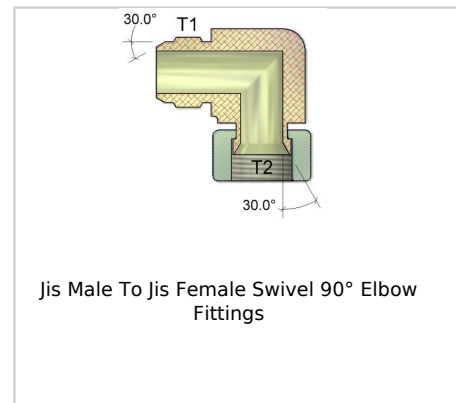

Jis Female Swivel Branch Tee Fittings

Jis Female Swivel Run Tee Fittings

Jis Male To Bspt Male Fittings

Jis Male To Bspt Male 45 degree Elbow

Jis Male To Bspt Male 90 degree Elbow Fittings

Jis Male To Bspp Male O-ring Fittings

Jis Male To Bspp Male O-Ring 45 degree Adjustable Elbow Fittings

Jis Male To Bspp Male O-Ring 90 degree Adjustable Elbow Fittings

Male Jic To Male Jis Union Fittings

Male Jic To Female Jis 30° Cone (British Thread)

Male Jis To Male Sae O-ring

Jis Male To Sae Male O-Ring 45° Adjustable Elbow

Jis Male To Sae Male O-Ring 90° Adjustable Elbow

Jis Male To Npt Male

Available Upon Request

Jis Male To Npt Male 90° Elbow

Jis Conversion Cone