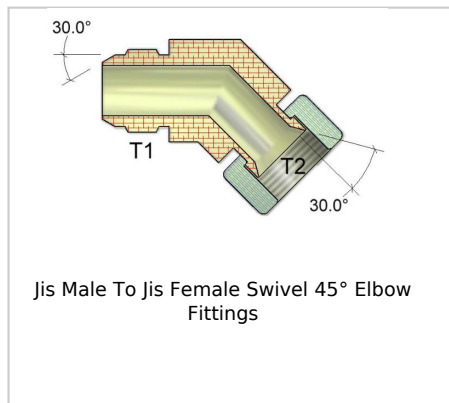

Jis Female Swivel Branch Tee Fittings

Jis Female Swivel Run Tee Fittings

Jis Male To Bspt Male Fittings

Jis Male To Bspt Male 45 degree Elbow

Jis Male To Bspt Male 90 degree Elbow Fittings

Jis Male To Bspp Male O-ring Fittings

Jis Male To Bspp Male O-Ring 45 degree Adjustable Elbow Fittings

Jis Male To Bspp Male O-Ring 90 degree Adjustable Elbow Fittings

Male Jic To Male Jis Union Fittings

Male Jic To Female Jis 30° Cone (British Thread)

Male Jis To Male Sae O-ring

Jis Male To Sae Male O-Ring 45° Adjustable Elbow

Jis Male To Sae Male O-Ring 90° Adjustable Elbow

Jis Male To Npt Male

Available Upon Request

Jis Male To Npt Male 90° Elbow

Jis Conversion Cone