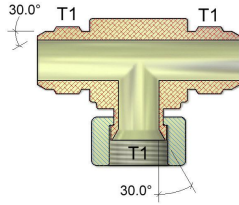

Jis Female Swivel Branch Tee Fittings

Jis Female Swivel Run Tee Fittings

Jis Male To Bspt Male Fittings

Jis Male To Bspt Male 45 degree Elbow

Jis Male To Bspt Male 90 degree Elbow Fittings

Jis Male To Bspp Male O-ring Fittings

Jis Male To Bspp Male O-Ring 45 degree Adjustable Elbow Fittings

Jis Male To Bspp Male O-Ring 90 degree Adjustable Elbow Fittings

Male Jic To Male Jis Union Fittings

Male Jic To Female Jis 30° Cone (British Thread)

Male Jis To Male Sae O-ring

Jis Male To Sae Male O-Ring 45° Adjustable Elbow

Jis Male To Sae Male O-Ring 90° Adjustable Elbow

Jis Male To Npt Male

Available Upon Request

Jis Male To Npt Male 90° Elbow

Jis Conversion Cone