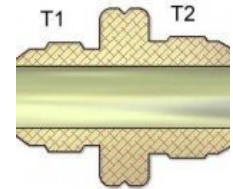

Jis Female Swivel Branch Tee Fittings

Jis Female Swivel Run Tee Fittings

Jis Male To Bspt Male Fittings

Jis Male To Bspt Male 45 degree Elbow

Jis Male To Bspt Male 90 degree Elbow Fittings

Jis Male To Bspp Male O-ring Fittings

Jis Male To Bspp Male O-Ring 45 degree Adjustable Elbow Fittings

Jis Male To Bspp Male O-Ring 90 degree Adjustable Elbow Fittings

Male Jic To Male Jis Union Fittings

Male Jic To Female Jis 30° Cone (British Thread)

Male Jis To Male Sae O-ring

Jis Male To Sae Male O-Ring 45° Adjustable Elbow

Jis Male To Sae Male O-Ring 90° Adjustable Elbow

Jis Male To Npt Male

Available Upon Request

Jis Male To Npt Male 90° Elbow

Jis Conversion Cone