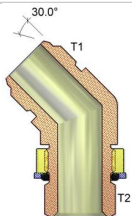

Jis Female Swivel Branch Tee Fittings

Jis Female Swivel Run Tee Fittings

Jis Male To Bspt Male Fittings

Jis Male To Bspt Male 45 degree Elbow

Jis Male To Bspt Male 90 degree Elbow Fittings

Jis Male To Bspp Male O-ring Fittings

Jis Male To Bspp Male O-Ring 45 degree Adjustable Elbow Fittings

Jis Male To Bspp Male O-Ring 90 degree Adjustable Elbow Fittings

Male Jic To Male Jis Union Fittings

Male Jic To Female Jis 30° Cone (British Thread)

Male Jis To Male Sae O-ring

Jis Male To Sae Male O-Ring 45° Adjustable Elbow

Jis Male To Sae Male O-Ring 90° Adjustable Elbow

Jis Male To Npt Male

Available Upon Request

Jis Male To Npt Male 90° Elbow

Jis Conversion Cone