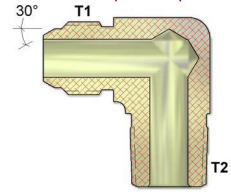

Jis Female Swivel Branch Tee Fittings

Jis Female Swivel Run Tee Fittings

Jis Male To Bspt Male Fittings

Jis Male To Bspt Male 45 degree Elbow

Jis Male To Bspt Male 90 degree Elbow Fittings

Jis Male To Bspp Male O-ring Fittings

Jis Male To Bspp Male O-Ring 45 degree Adjustable Elbow Fittings

Jis Male To Bspp Male O-Ring 90 degree Adjustable Elbow Fittings

Male Jic To Male Jis Union Fittings

Male Jic To Female Jis 30° Cone (British Thread)

Male Jis To Male Sae O-ring

Jis Male To Sae Male O-Ring 45° Adjustable Elbow

Jis Male To Sae Male O-Ring 90° Adjustable Elbow

Jis Male To Npt Male

Available Upon Request

Jis Male To Npt Male 90° Elbow

Jis Conversion Cone