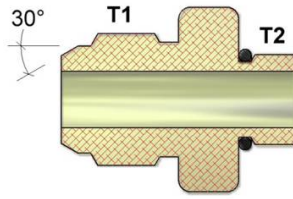

Jis Female Swivel Branch Tee Fittings

Jis Female Swivel Run Tee Fittings

Jis Male To Bspt Male Fittings

Jis Male To Bspt Male 45 degree Elbow

Jis Male To Bspt Male 90 degree Elbow Fittings

Jis Male To Bspp Male O-ring Fittings

Jis Male To Bspp Male O-Ring 45 degree Adjustable Elbow Fittings

Jis Male To Bspp Male O-Ring 90 degree Adjustable Elbow Fittings

Male Jic To Male Jis Union Fittings

Male Jic To Female Jis 30° Cone (British Thread)

Male Jis To Male Sae O-ring

Jis Male To Sae Male O-Ring 45° Adjustable Elbow

Jis Male To Sae Male O-Ring 90° Adjustable Elbow

Jis Male To Npt Male

Available Upon Request

Jis Male To Npt Male 90° Elbow

Jis Conversion Cone