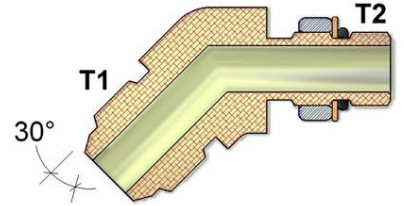

Jis Female Swivel Branch Tee Fittings

Jis Female Swivel Run Tee Fittings

Jis Male To Bspt Male Fittings

Jis Male To Bspt Male 45 degree Elbow

Jis Male To Bspt Male 90 degree Elbow Fittings

Jis Male To Bspp Male O-ring Fittings

Jis Male To Bspp Male O-Ring 45 degree Adjustable Elbow Fittings

Jis Male To Bspp Male O-Ring 90 degree Adjustable Elbow Fittings

Male Jic To Male Jis Union Fittings

Male Jic To Female Jis 30° Cone (British Thread)

Male Jis To Male Sae O-ring

Jis Male To Sae Male O-Ring 45° Adjustable Elbow

Jis Male To Sae Male O-Ring 90° Adjustable Elbow

Jis Male To Npt Male

Available Upon Request

Jis Male To Npt Male 90° Elbow

Jis Conversion Cone