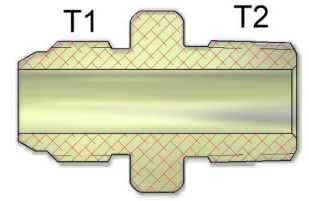

Jis Female Swivel Branch Tee Fittings

Jis Female Swivel Run Tee Fittings

Jis Male To Bspt Male Fittings

Jis Male To Bspt Male 45 degree Elbow

Jis Male To Bspt Male 90 degree Elbow Fittings

Jis Male To Bspp Male O-ring Fittings

Jis Male To Bspp Male O-Ring 45 degree Adjustable Elbow Fittings

Jis Male To Bspp Male O-Ring 90 degree Adjustable Elbow Fittings

Male Jic To Male Jis Union Fittings

Male Jic To Female Jis 30° Cone (British Thread)

Male Jis To Male Sae O-ring

Jis Male To Sae Male O-Ring 45° Adjustable Elbow

Jis Male To Sae Male O-Ring 90° Adjustable Elbow

Jis Male To Npt Male

Available Upon Request

Jis Male To Npt Male 90° Elbow

Jis Conversion Cone