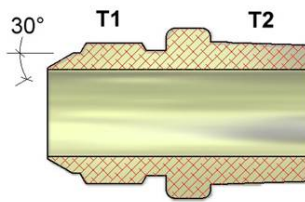

Jis Female Swivel Branch Tee Fittings

Jis Female Swivel Run Tee Fittings

Jis Male To Bspt Male Fittings

Jis Male To Bspt Male 45 degree Elbow

Jis Male To Bspt Male 90 degree Elbow Fittings

Jis Male To Bspp Male O-ring Fittings

Jis Male To Bspp Male O-Ring 45 degree Adjustable Elbow Fittings

Jis Male To Bspp Male O-Ring 90 degree Adjustable Elbow Fittings

Male Jic To Male Jis Union Fittings

Male Jic To Female Jis 30° Cone (British Thread)

Male Jis To Male Sae O-ring

Jis Male To Sae Male O-Ring 45° Adjustable Elbow

Jis Male To Sae Male O-Ring 90° Adjustable Elbow

Jis Male To Npt Male

Available Upon Request

Jis Male To Npt Male 90° Elbow

Jis Conversion Cone