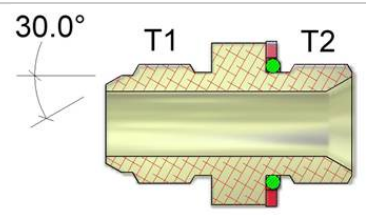

Jis Female Swivel Branch Tee Fittings

Jis Female Swivel Run Tee Fittings

Jis Male To Bspt Male Fittings

Jis Male To Bspt Male 45 degree Elbow

Jis Male To Bspt Male 90 degree Elbow Fittings

Jis Male To Bspp Male O-ring Fittings

Jis Male To Bspp Male O-Ring 45 degree Adjustable Elbow Fittings

Jis Male To Bspp Male O-Ring 90 degree Adjustable Elbow Fittings

Male Jic To Male Jis Union Fittings

Male Jic To Female Jis 30° Cone (British Thread)

Male Jis To Male Sae O-ring

Jis Male To Sae Male O-Ring 45° Adjustable Elbow

Jis Male To Sae Male O-Ring 90° Adjustable Elbow

Jis Male To Npt Male

Available Upon Request

Jis Male To Npt Male 90° Elbow

Jis Conversion Cone