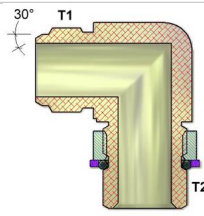

Jis Female Swivel Branch Tee Fittings

Jis Female Swivel Run Tee Fittings

Jis Male To Bspt Male Fittings

Jis Male To Bspt Male 45 degree Elbow

Jis Male To Bspt Male 90 degree Elbow Fittings

Jis Male To Bspp Male O-ring Fittings

Jis Male To Bspp Male O-Ring 45 degree Adjustable Elbow Fittings

Jis Male To Bspp Male O-Ring 90 degree Adjustable Elbow Fittings

Male Jic To Male Jis Union Fittings

Male Jic To Female Jis 30° Cone (British Thread)

Male Jis To Male Sae O-ring

Jis Male To Sae Male O-Ring 45° Adjustable Elbow

Jis Male To Sae Male O-Ring 90° Adjustable Elbow

Jis Male To Npt Male

Available Upon Request

Jis Male To Npt Male 90° Elbow

Jis Conversion Cone