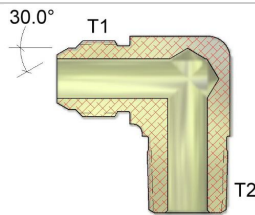

Jis Female Swivel Branch Tee Fittings

Jis Female Swivel Run Tee Fittings

Jis Male To Bspt Male Fittings

Jis Male To Bspt Male 45 degree Elbow

Jis Male To Bspt Male 90 degree Elbow Fittings

Jis Male To Bspp Male O-ring Fittings

Jis Male To Bspp Male O-Ring 45 degree Adjustable Elbow Fittings

Jis Male To Bspp Male O-Ring 90 degree Adjustable Elbow Fittings

Male Jic To Male Jis Union Fittings

Male Jic To Female Jis 30° Cone (British Thread)

Male Jis To Male Sae O-ring

Jis Male To Sae Male O-Ring 45° Adjustable Elbow

Jis Male To Sae Male O-Ring 90° Adjustable Elbow

Jis Male To Npt Male

Available Upon Request

Jis Male To Npt Male 90° Elbow

Jis Conversion Cone