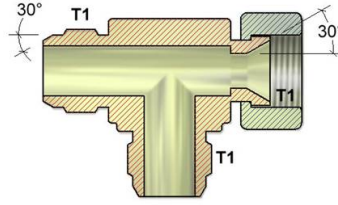

Jis Female Swivel Branch Tee Fittings

Jis Female Swivel Run Tee Fittings

Jis Male To Bspt Male Fittings

Jis Male To Bspt Male 45 degree Elbow

Jis Male To Bspt Male 90 degree Elbow Fittings

Jis Male To Bspp Male O-ring Fittings

Jis Male To Bspp Male O-Ring 45 degree Adjustable Elbow Fittings

Jis Male To Bspp Male O-Ring 90 degree Adjustable Elbow Fittings

Male Jic To Male Jis Union Fittings

Male Jic To Female Jis 30° Cone (British Thread)

Male Jis To Male Sae O-ring

Jis Male To Sae Male O-Ring 45° Adjustable Elbow

Jis Male To Sae Male O-Ring 90° Adjustable Elbow

Jis Male To Npt Male

Available Upon Request

Jis Male To Npt Male 90° Elbow

Jis Conversion Cone