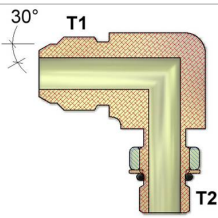

Jis Female Swivel Branch Tee Fittings

Jis Female Swivel Run Tee Fittings

Jis Male To Bspt Male Fittings

Jis Male To Bspt Male 45 degree Elbow

Jis Male To Bspt Male 90 degree Elbow Fittings

Jis Male To Bspp Male O-ring Fittings

Jis Male To Bspp Male O-Ring 45 degree Adjustable Elbow Fittings

Jis Male To Bspp Male O-Ring 90 degree Adjustable Elbow Fittings

Male Jic To Male Jis Union Fittings

Male Jic To Female Jis 30° Cone (British Thread)

Male Jis To Male Sae O-ring

Jis Male To Sae Male O-Ring 45° Adjustable Elbow

Jis Male To Sae Male O-Ring 90° Adjustable Elbow

Jis Male To Npt Male

Available Upon Request

Jis Male To Npt Male 90° Elbow

Jis Conversion Cone