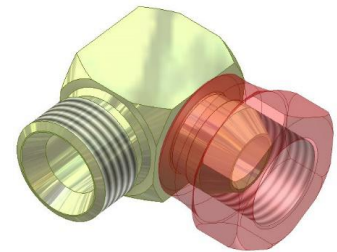

Malone Specialty Inc.
8900 East Ave., Mentor, Ohio 44060
Phone: 440-255-4200 ~ Fax: 440-255-0458
sales@malonespecialtyinc.com

PRODUCT LINE - Adapters BSPP, BSPT, Metric to NPT, SAE & JIC / Male
BSPP to Female BSPP Swivel 90° Elbow

Part Number	Thread T1 BSPP	Thread T2 BSPP
MBFBS901818-BS	1/8-28	1/8-28
MBFBS901414-BS	1/4-19	1/4-19
MBFBS901438-BS	1/4-19	3/8-19
MBFBS903814-BS	3/8-19	1/4-19
MBFBS903838-BS	3/8-19	3/8-19
MBFBS903812-BS	3/8-19	1/2-14
MBFBS901238-BS	1/2-14	3/8-19
MBFBS901212-BS	1/2-14	1/2-14
MBFBS901258-BS	1/2-14	5/8-14
MBFBS905858-BS	5/8-14	5/8-14
MBFBS903434-BS	3/4-14	3/4-14
MBFBS900134-BS	1-11	3/4-14
MBFBS900101-BS	1-11	1-11
MBFBS90114114-BS	1 1/4-11	1 1/4-11
MBFBS90112112-BS	1 1/2-11	1 1/2-11
MBFBS900202-BS	2-11	2-11