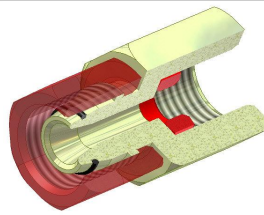

Malone Specialty Inc.
8900 East Ave., Mentor, Ohio 44060
Phone: 440-255-4200 ~ Fax: 440-255-0458
sales@malonespecialtyinc.com

PRODUCT LINE - Tube Fittings

Tee Connectors

45 Degree Elbows

Swivel Elbows And Tees

Tube Reducers

Gauge Connectors

Weld Fittings

Non-Return Valves

Swivel Straight Connectors