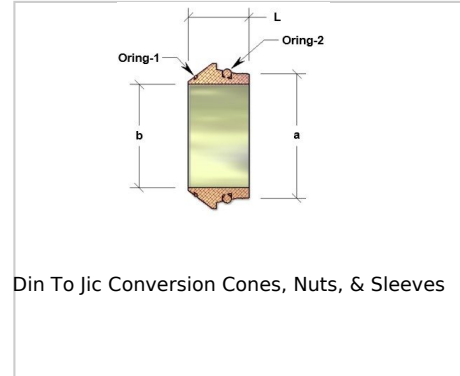

Malone Specialty Inc.
8900 East Ave., Mentor, Ohio 44060
Phone: 440-255-4200 ~ Fax: 440-255-0458
sales@malonespecialtyinc.com

PRODUCT LINE - Tube Fittings

Tee Connectors

45 Degree Elbows

Swivel Elbows And Tees

Tube Reducers

Gauge Connectors

Weld Fittings

Non-Return Valves

Swivel Straight Connectors