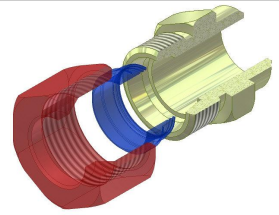

Malone Specialty Inc.
8900 East Ave., Mentor, Ohio 44060
Phone: 440-255-4200 ~ Fax: 440-255-0458
sales@malonespecialtyinc.com

PRODUCT LINE - Tube Fittings

Tee Connectors

45 Degree Elbows

Swivel Elbows And Tees

Tube Reducers

Gauge Connectors

Weld Fittings

Non-Return Valves

Swivel Straight Connectors