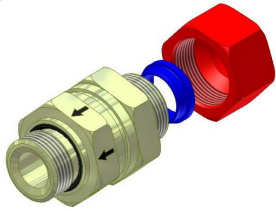

Malone Specialty Inc.
8900 East Ave., Mentor, Ohio 44060
Phone: 440-255-4200 ~ Fax: 440-255-0458
sales@malonespecialtyinc.com

PRODUCT LINE - Tube Fittings

Tee Connectors

45 Degree Elbows

Swivel Elbows And Tees

Tube Reducers

Gauge Connectors

Weld Fittings

Non-Return Valves

Swivel Straight Connectors