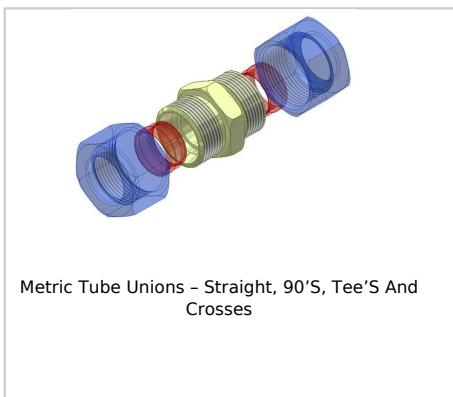

Malone Specialty Inc.
8900 East Ave., Mentor, Ohio 44060
Phone: 440-255-4200 ~ Fax: 440-255-0458
sales@malonespecialtyinc.com

PRODUCT LINE - Tube Fittings

Tee Connectors

45 Degree Elbows

Swivel Elbows And Tees

Tube Reducers

Gauge Connectors

Weld Fittings

Non-Return Valves

Swivel Straight Connectors