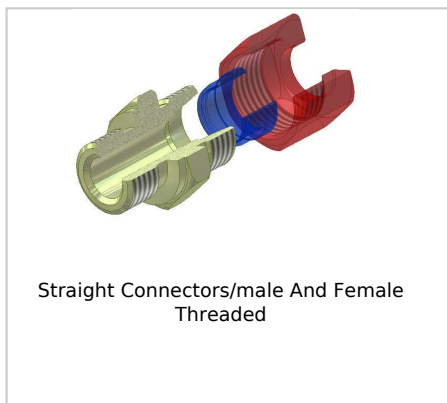

Malone Specialty Inc.
8900 East Ave., Mentor, Ohio 44060
Phone: 440-255-4200 ~ Fax: 440-255-0458
sales@malonespecialtyinc.com

PRODUCT LINE - Tube Fittings

Tee Connectors

45 Degree Elbows

Swivel Elbows And Tees

Tube Reducers

Gauge Connectors

Weld Fittings

Non-Return Valves

Swivel Straight Connectors