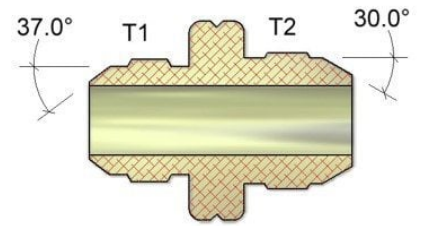

Malone Specialty Inc.
8900 East Ave., Mentor, Ohio 44060
Phone: 440-255-4200 ~ Fax: 440-255-0458
sales@malonespecialtyinc.com

PRODUCT LINE - Komatsu Fittings / Male JIC to Male Komatsu Union

Part Number	Thread T1 JIC	Thread T2 Metric
MJMKM041415	7/16-20	14 X 1.5
MJMKM061815	9/16-18	18 X 1.5
MJMKM082215	3/4-16	22 X 1.5
MJMKM102415	7/8-14	24 X 1.5
MJMKM123015	1 1/16-12	30 X 1.5
MJMKM163315	1 5/16-12	33 X 1.5