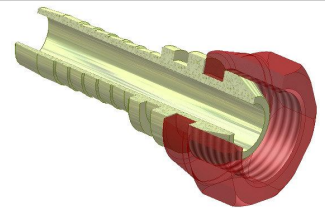

New Banjo Fittings & Bolts

Metric Flat Face Fittings

Pressure Washer Products

Tube Fittings

Adapters Bspp, Bspt, Metric To Npt, Sae & Jic

Jis Fittings (Japanese Industrial Standard Fittings)

Komatsu Fittings

O-Rings And Seals

Metric Tubing

Push To Lock Fittings

Compression Fittings For Plastic Tubing

Hose Couplings

High Pressure Hose Couplings

Hose Sockets

Hose