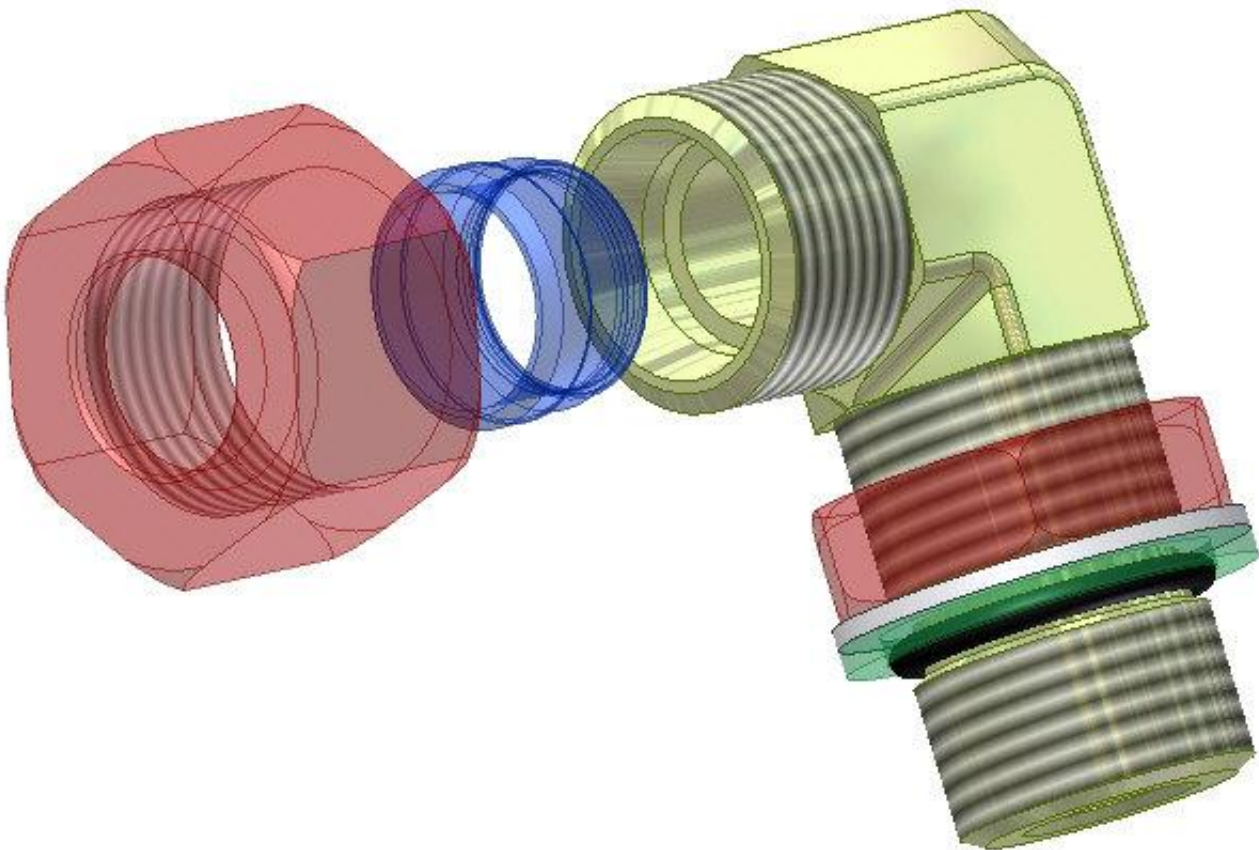

www.malonespecialtyinc.com

8900 East Ave., Mentor, Ohio 44060

Phone: 440-255-4200 ~ Fax: 440-255-0458

sales@malonespecialtyinc.com

Male Metric to Tube 90° with Adjustable Locknut & O-Ring 3115L1815R

Product Attributes

- Series: L
- Tube Size: 15
- Thread T1 mm: 18 X 1.5

Additional Product Images