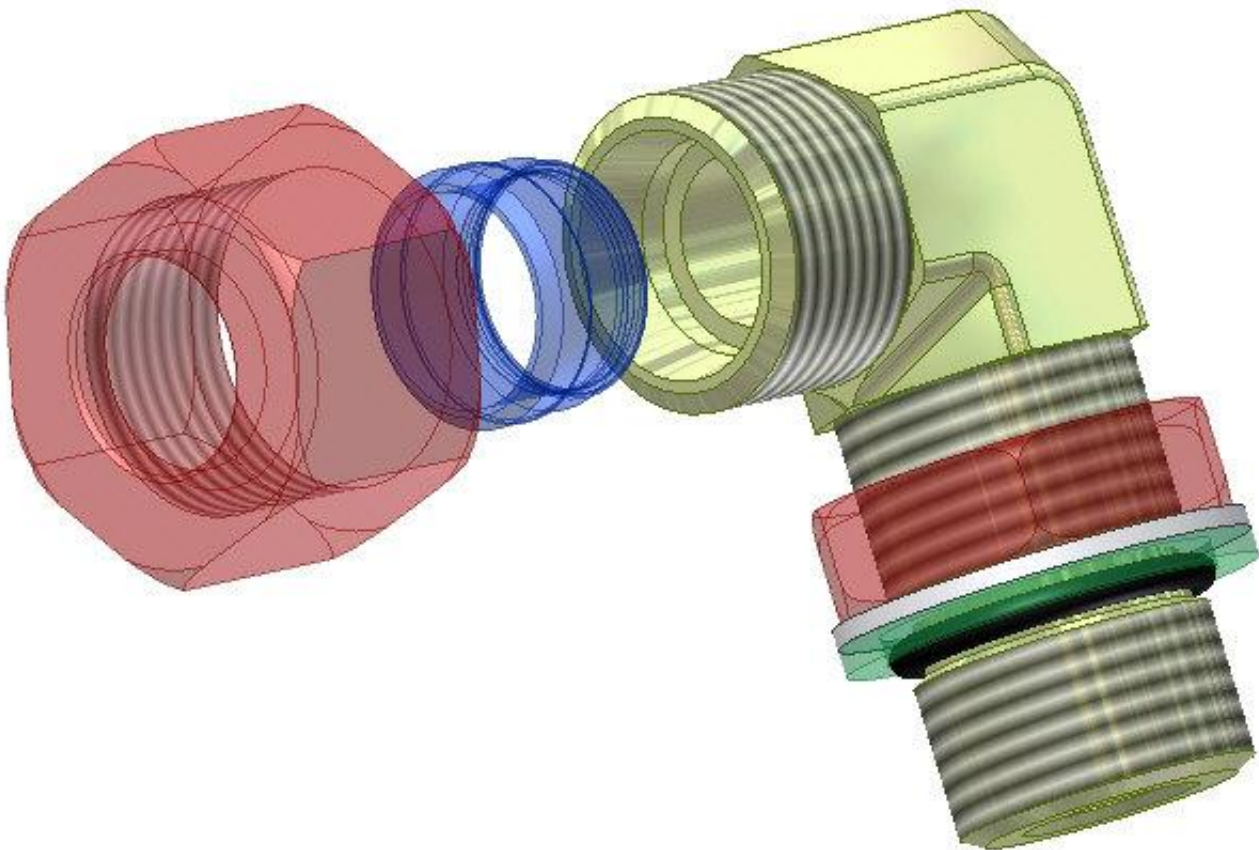

## Male Metric to Tube 90° with Adjustable Locknut & O-Ring 3114S2015R

### Product Attributes

- Series: S
- Tube Size: 14
- Thread T1 mm: 20 X 1.5