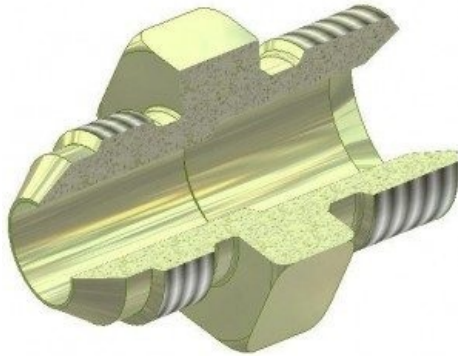

# MALE JIC TO MALE BSPP WITH CONE SEAT DUAL PURPOSE

## Male JIC to Male BSPP with Cone Seat Dual Purpose 30J1612BP

**SKU:** 30J1612BP

**Categories:** JIC (37 Degree Cone), Male JIC to Male BSPP with Cone Seat Dual Purpose