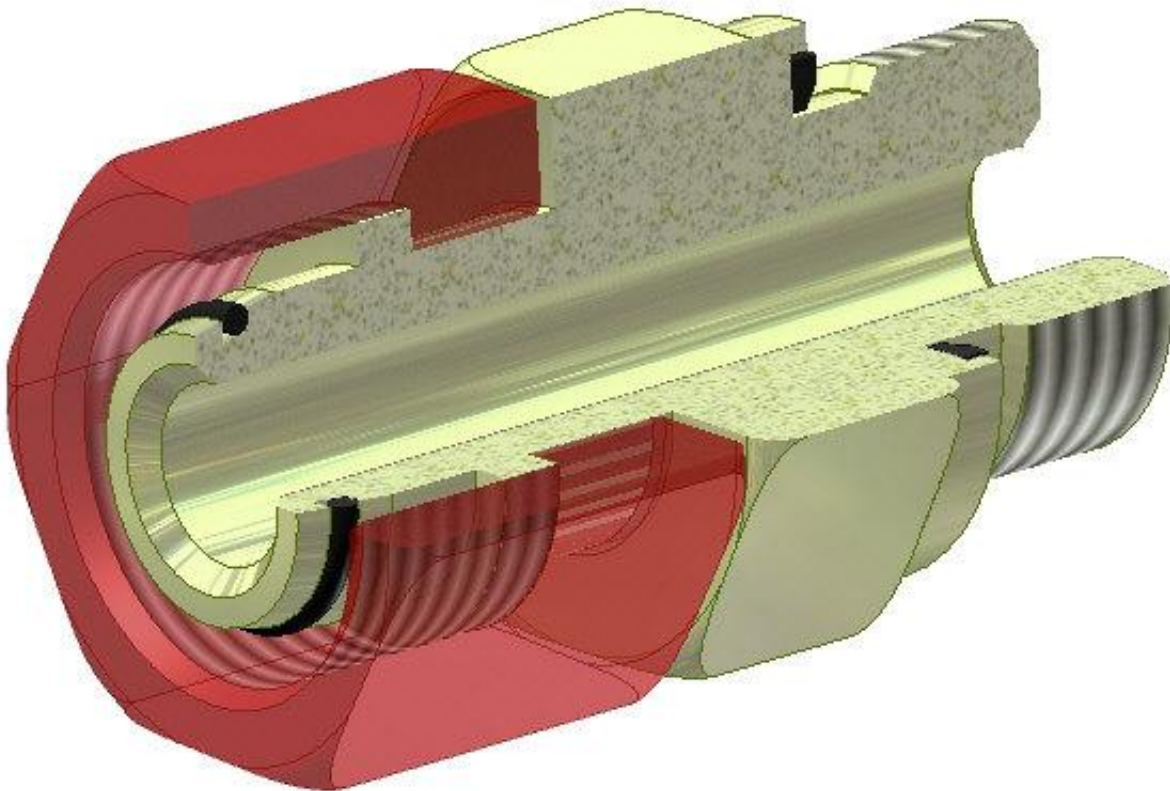

www.malonespecialtyinc.com

8900 East Ave., Mentor, Ohio 44060

Phone: 440-255-4200 ~ Fax: 440-255-0458

sales@malonespecialtyinc.com

Male BSPP to Female Tube with Form E Seal 30S15LR12BPR

Product Attributes

- Series: L
- Tube Size: 15
- Thread T1 BSPP: 1/2-14

Additional Product Images