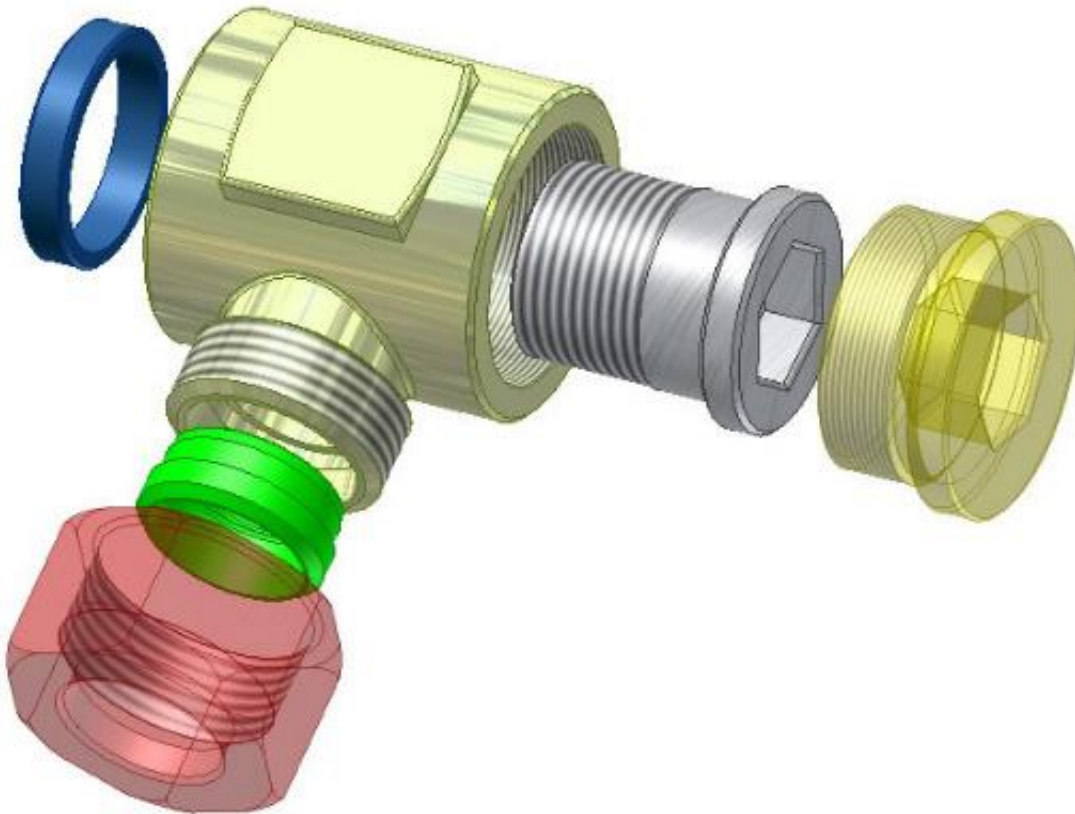

www.malonespecialtyinc.com

8900 East Ave., Mentor, Ohio 44060

Phone: 440-255-4200 ~ Fax: 440-255-0458

sales@malonespecialtyinc.com

Full Passage Adjustable Banjo-Coupling BSPP 39TF30S114BP

Product Attributes

- Series: S
- Tube Size: 30
- Thread T1 BSPP: 1 1/4-11

Additional Product Images