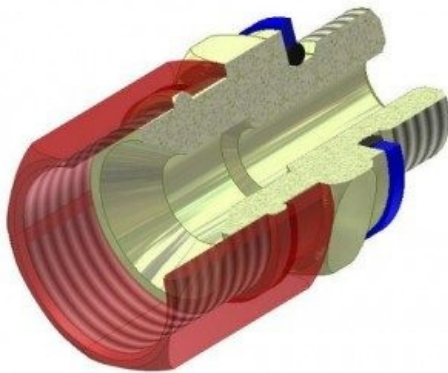

MALONE SPECIALTY INC.
FLUID CONNECTION SPECIALISTS

FEMALE JIC SWIVEL TO MALE METRIC

JIC (37 DEGREE CONE)

Female JIC Swivel to Male Metric 30JS163320R

SKU: 30JS163320R

Categories: Female JIC Swivel to Male Metric, JIC (37 Degree Cone)