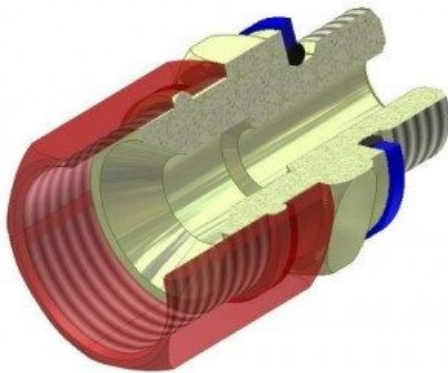

MALONE SPECIALTY INC.
FLUID CONNECTION SPECIALISTS

FEMALE JIC SWIVEL TO MALE METRIC

JIC (37 DEGREE CONE)

Female JIC Swivel to Male Metric 30JS162720R

SKU: 30JS162720R

Categories: Female JIC Swivel to Male Metric, JIC (37 Degree Cone)