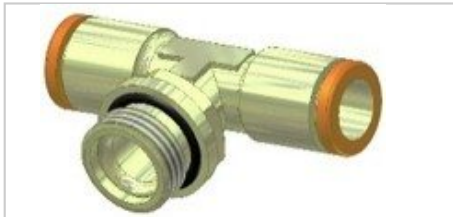

Push To Lock Tube Plug

Push To Lock Tube Union

Push To Lock Tube Bulkhead Union

Push To Lock Tube Reducer

Push To Lock Tube Elbow - 90°

Push To Lock Tube Tee

Push To Lock Y Union

Push To Lock Tube Cross

Push To Lock Tube To Male Bspt

Push To Lock Tube To Male Bsp/metric

Push To Lock Tube To Male Bspt 90° Elbow

Push To Lock Tube To Male Bspt 90° Elbow - Live Swivel

Push To Lock Tube To Male Bsp/metric 90° Elbow - Live Swivel

Push To Lock Male Branch Tee Tube To Bspt

Push To Lock Male Branch Tee Tube To Bspt - Live Swivel

Push To Lock Male Branch Tee Tube To Bsp/metric - Live Swivel

Push To Lock Male Run Tee - Tube Bspt

Push To Lock Male Run Tee - Tube Bspt - Live Swivel

Push To Lock Male Run Tee - Tube Bsp/metric - Live Swivel

Push To Lock Tube To Female Bsp/metric

Additional Push To Lock Fittings