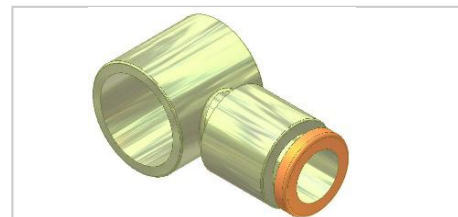

Push To Lock Tube Plug

Push To Lock Tube Union

Push To Lock Tube Bulkhead Union

Push To Lock Tube Reducer

Push To Lock Tube Elbow - 90°

Push To Lock Tube Tee

Push To Lock Y Union

Push To Lock Tube Cross

Push To Lock Tube To Male Bspt

Push To Lock Tube To Male Bsp/metric

Push To Lock Tube To Male Bspt 90° Elbow

Push To Lock Tube To Male Bspt 90° Elbow - Live Swivel

Push To Lock Tube To Male Bsp/metric 90° Elbow - Live Swivel

Push To Lock Male Branch Tee Tube To Bspt

Push To Lock Male Branch Tee Tube To Bspt - Live Swivel

Push To Lock Male Branch Tee Tube To Bsp/metric - Live Swivel

Push To Lock Male Run Tee - Tube Bspt

Push To Lock Male Run Tee - Tube Bspt - Live Swivel

Push To Lock Male Run Tee - Tube Bsp/metric - Live Swivel

Push To Lock Tube To Female Bsp/metric

Additional Push To Lock Fittings