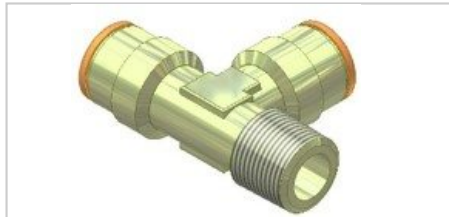

Push To Lock Tube Plug

Push To Lock Tube Union

Push To Lock Tube Bulkhead Union

Push To Lock Tube Reducer

Push To Lock Tube Elbow - 90°

Push To Lock Tube Tee

Push To Lock Y Union

Push To Lock Tube Cross

Push To Lock Tube To Male Bspt

Push To Lock Tube To Male Bsp/metric

Push To Lock Tube To Male Bspt 90° Elbow

Push To Lock Tube To Male Bspt 90° Elbow - Live Swivel

Push To Lock Tube To Male Bsp/metric 90° Elbow - Live Swivel

Push To Lock Male Branch Tee Tube To Bspt

Push To Lock Male Branch Tee Tube To Bspt - Live Swivel

Push To Lock Male Branch Tee Tube To Bsp/metric - Live Swivel

Push To Lock Male Run Tee - Tube Bspt

Push To Lock Male Run Tee - Tube Bspt - Live Swivel

Push To Lock Male Run Tee - Tube Bsp/metric - Live Swivel

Push To Lock Tube To Female Bsp/metric

Additional Push To Lock Fittings