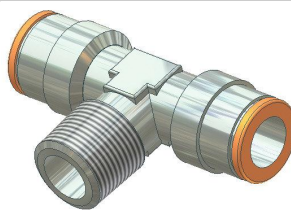

Push To Lock Tube Plug

Push To Lock Tube Union

Push To Lock Tube Bulkhead Union

Push To Lock Tube Reducer

Push To Lock Tube Elbow - 90°

Push To Lock Tube Tee

Push To Lock Y Union

Push To Lock Tube Cross

Push To Lock Tube To Male Bspt

Push To Lock Tube To Male Bsp/metric

Push To Lock Tube To Male Bspt 90° Elbow

Push To Lock Tube To Male Bspt 90° Elbow - Live Swivel

Push To Lock Tube To Male Bsp/metric 90° Elbow - Live Swivel

Push To Lock Male Branch Tee Tube To Bspt

Push To Lock Male Branch Tee Tube To Bspt - Live Swivel

Push To Lock Male Branch Tee Tube To Bsp/metric - Live Swivel

Push To Lock Male Run Tee - Tube Bspt

Push To Lock Male Run Tee - Tube Bspt - Live Swivel

Push To Lock Male Run Tee - Tube Bsp/metric - Live Swivel

Push To Lock Tube To Female Bsp/metric

Additional Push To Lock Fittings