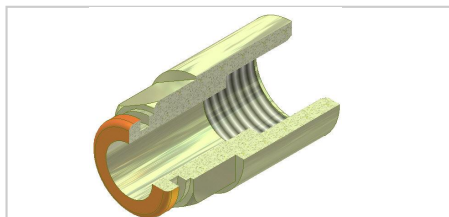

Push To Lock Tube Plug

Push To Lock Tube Union

Push To Lock Tube Bulkhead Union

Push To Lock Tube Reducer

Push To Lock Tube Elbow - 90°

Push To Lock Tube Tee

Push To Lock Y Union

Push To Lock Tube Cross

Push To Lock Tube To Male Bspt

Push To Lock Tube To Male Bsp/metric

Push To Lock Tube To Male Bspt 90° Elbow

Push To Lock Tube To Male Bspt 90° Elbow - Live Swivel

Push To Lock Tube To Male Bsp/metric 90° Elbow - Live Swivel

Push To Lock Male Branch Tee Tube To Bspt

Push To Lock Male Branch Tee Tube To Bspt - Live Swivel

Push To Lock Male Branch Tee Tube To Bsp/metric - Live Swivel

Push To Lock Male Run Tee - Tube Bspt

Push To Lock Male Run Tee - Tube Bspt - Live Swivel

Push To Lock Male Run Tee - Tube Bsp/metric - Live Swivel

Push To Lock Tube To Female Bsp/metric

Additional Push To Lock Fittings