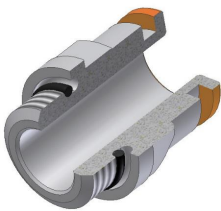

Push To Lock Tube Plug

Push To Lock Tube Union

Push To Lock Tube Bulkhead Union

Push To Lock Tube Reducer

Push To Lock Tube Elbow - 90°

Push To Lock Tube Tee

Push To Lock Y Union

Push To Lock Tube Cross

Push To Lock Tube To Male Bspt

Push To Lock Tube To Male Bsp/metric

Push To Lock Tube To Male Bspt 90° Elbow

Push To Lock Tube To Male Bspt 90° Elbow - Live Swivel

Push To Lock Tube To Male Bsp/metric 90° Elbow - Live Swivel

Push To Lock Male Branch Tee Tube To Bspt

Push To Lock Male Branch Tee Tube To Bspt - Live Swivel

Push To Lock Male Branch Tee Tube To Bsp/metric - Live Swivel

Push To Lock Male Run Tee - Tube Bspt

Push To Lock Male Run Tee - Tube Bspt - Live Swivel

Push To Lock Male Run Tee - Tube Bsp/metric - Live Swivel

Push To Lock Tube To Female Bsp/metric

Additional Push To Lock Fittings