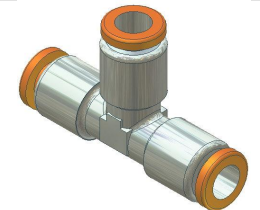

Push To Lock Tube Plug

Push To Lock Tube Union

Push To Lock Tube Bulkhead Union

Push To Lock Tube Reducer

Push To Lock Tube Elbow - 90°

Push To Lock Tube Tee

Push To Lock Y Union

Push To Lock Tube Cross

Push To Lock Tube To Male Bspt

Push To Lock Tube To Male Bsp/metric

Push To Lock Tube To Male Bspt 90° Elbow

Push To Lock Tube To Male Bspt 90° Elbow - Live Swivel

Push To Lock Tube To Male Bsp/metric 90° Elbow - Live Swivel

Push To Lock Male Branch Tee Tube To Bspt

Push To Lock Male Branch Tee Tube To Bspt - Live Swivel

Push To Lock Male Branch Tee Tube To Bsp/metric - Live Swivel

Push To Lock Male Run Tee - Tube Bspt

Push To Lock Male Run Tee - Tube Bspt - Live Swivel

Push To Lock Male Run Tee - Tube Bsp/metric - Live Swivel

Push To Lock Tube To Female Bsp/metric

Additional Push To Lock Fittings